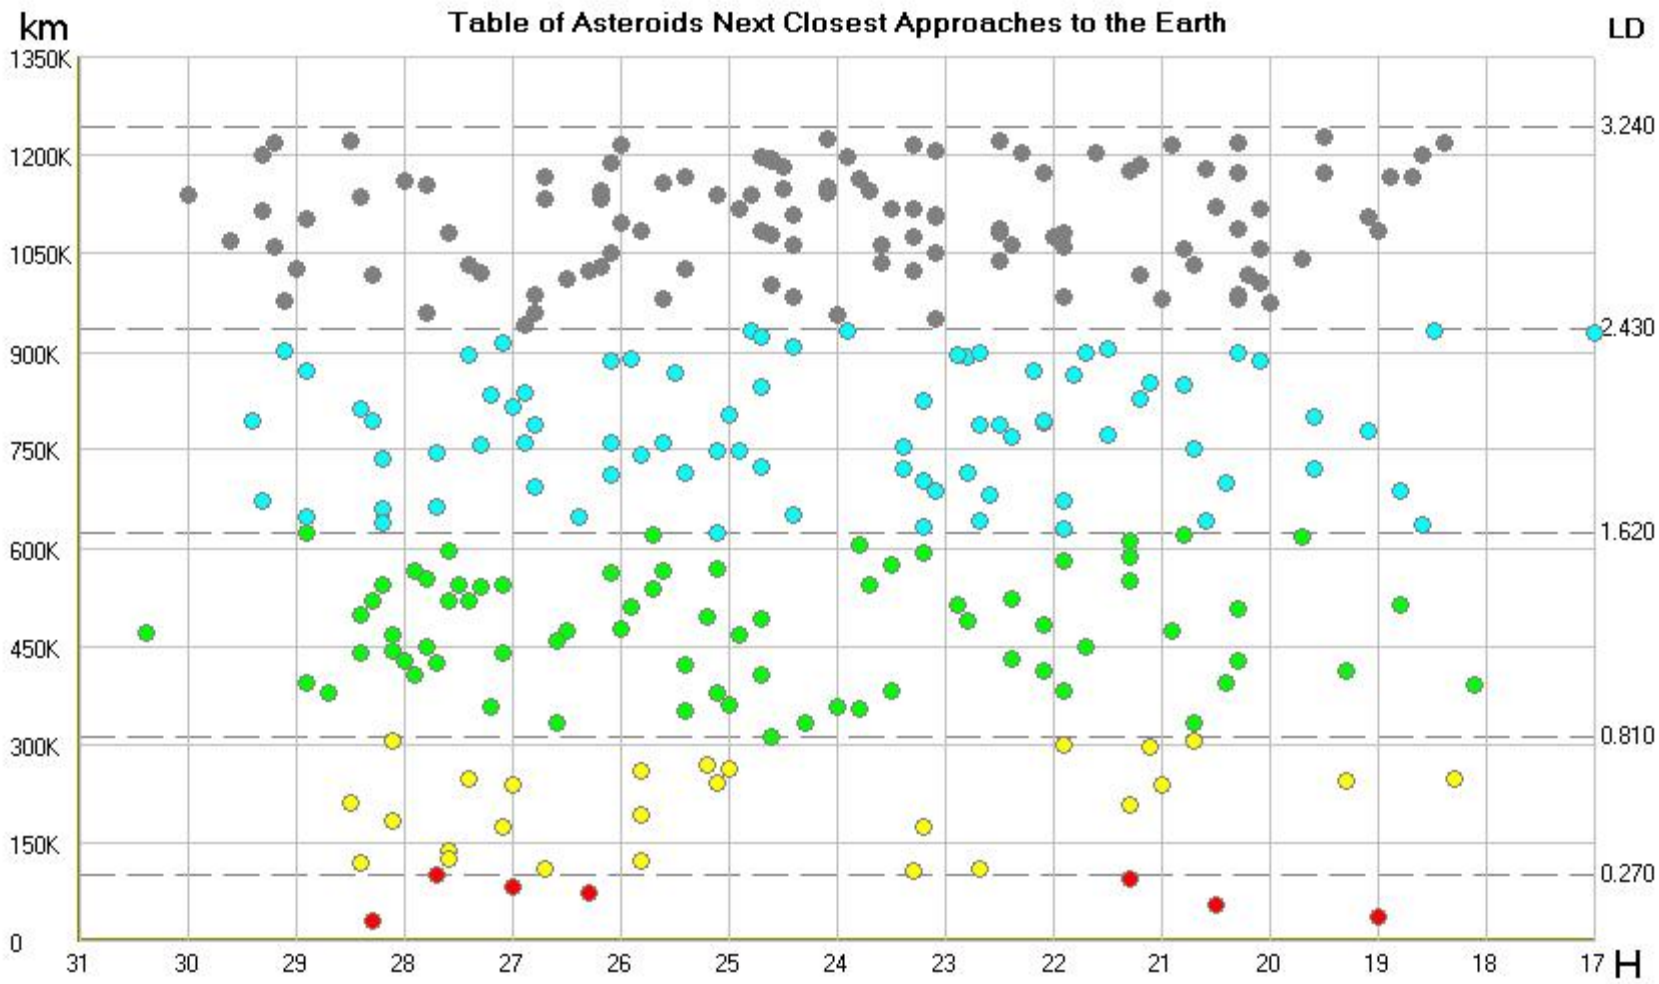

Table of Asteroids Next Closest Approaches to the Earth

objects number : ● 7 ● 26 ● 73 ● 80 ● 112

*Somano Astronomical Observatory
Dec. 02, 2022
A. Testa*

total objects 298 from 2022 to 2215