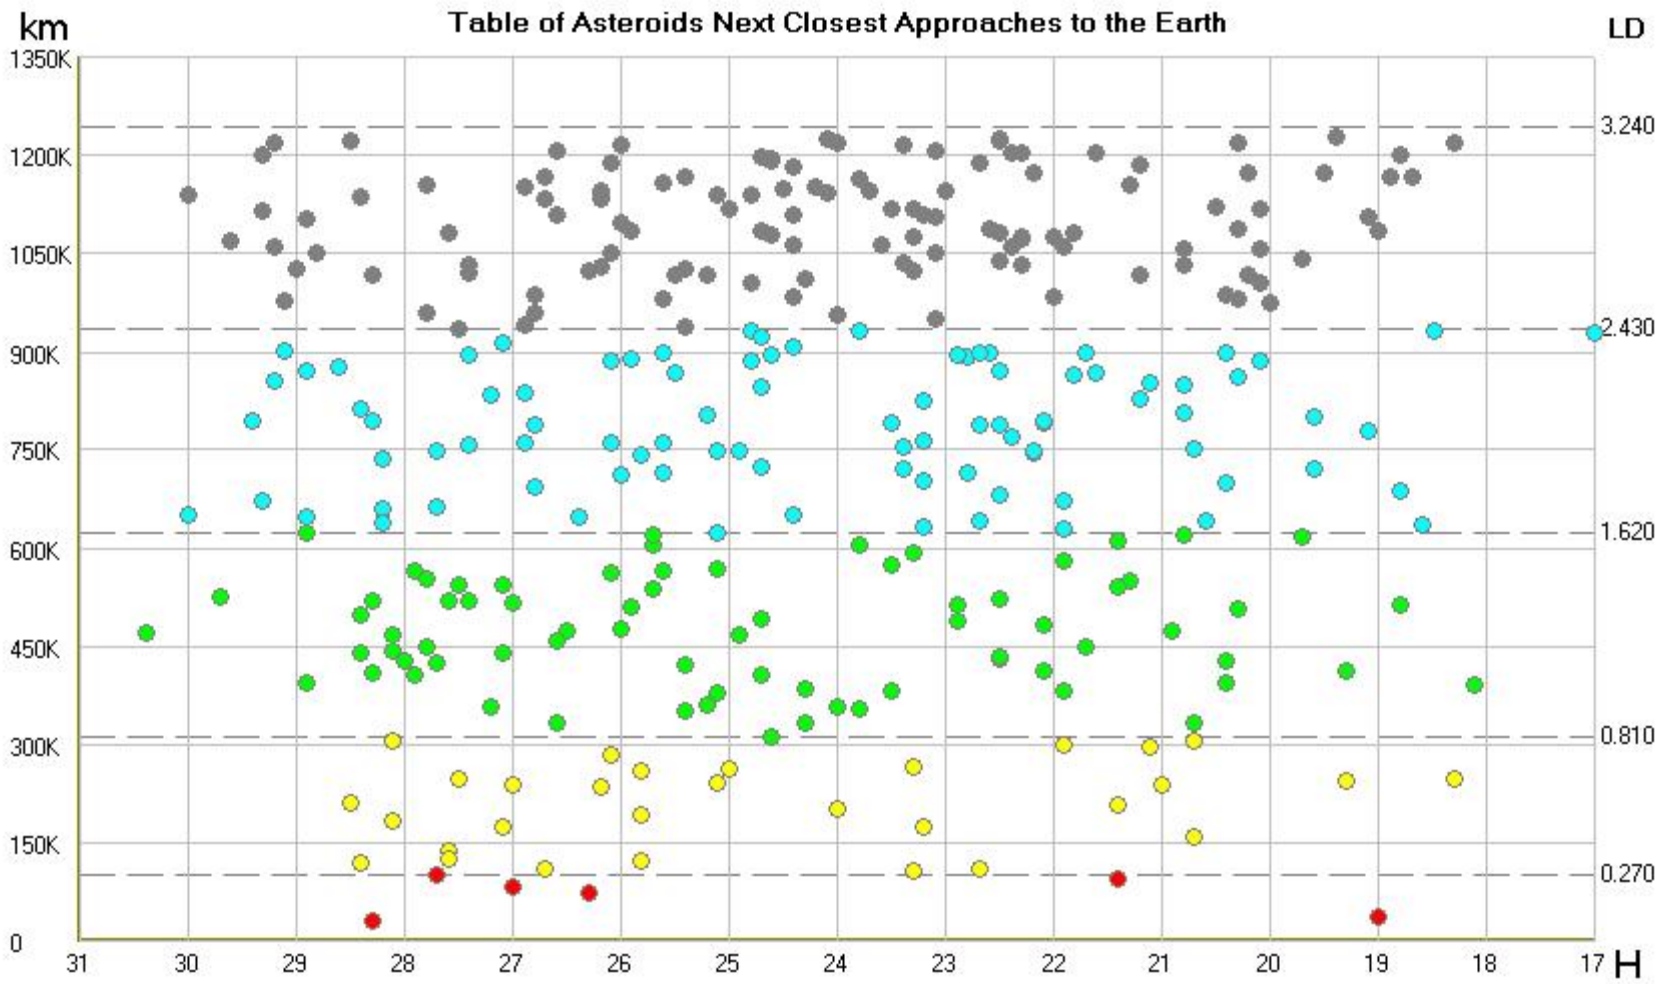

# Table of Asteroids Next Closest Approaches to the Earth

*Samana Astronomical Observatory  
Apr. 23, 2024  
A. Testa*

total objects 324 from 2024 to 2215