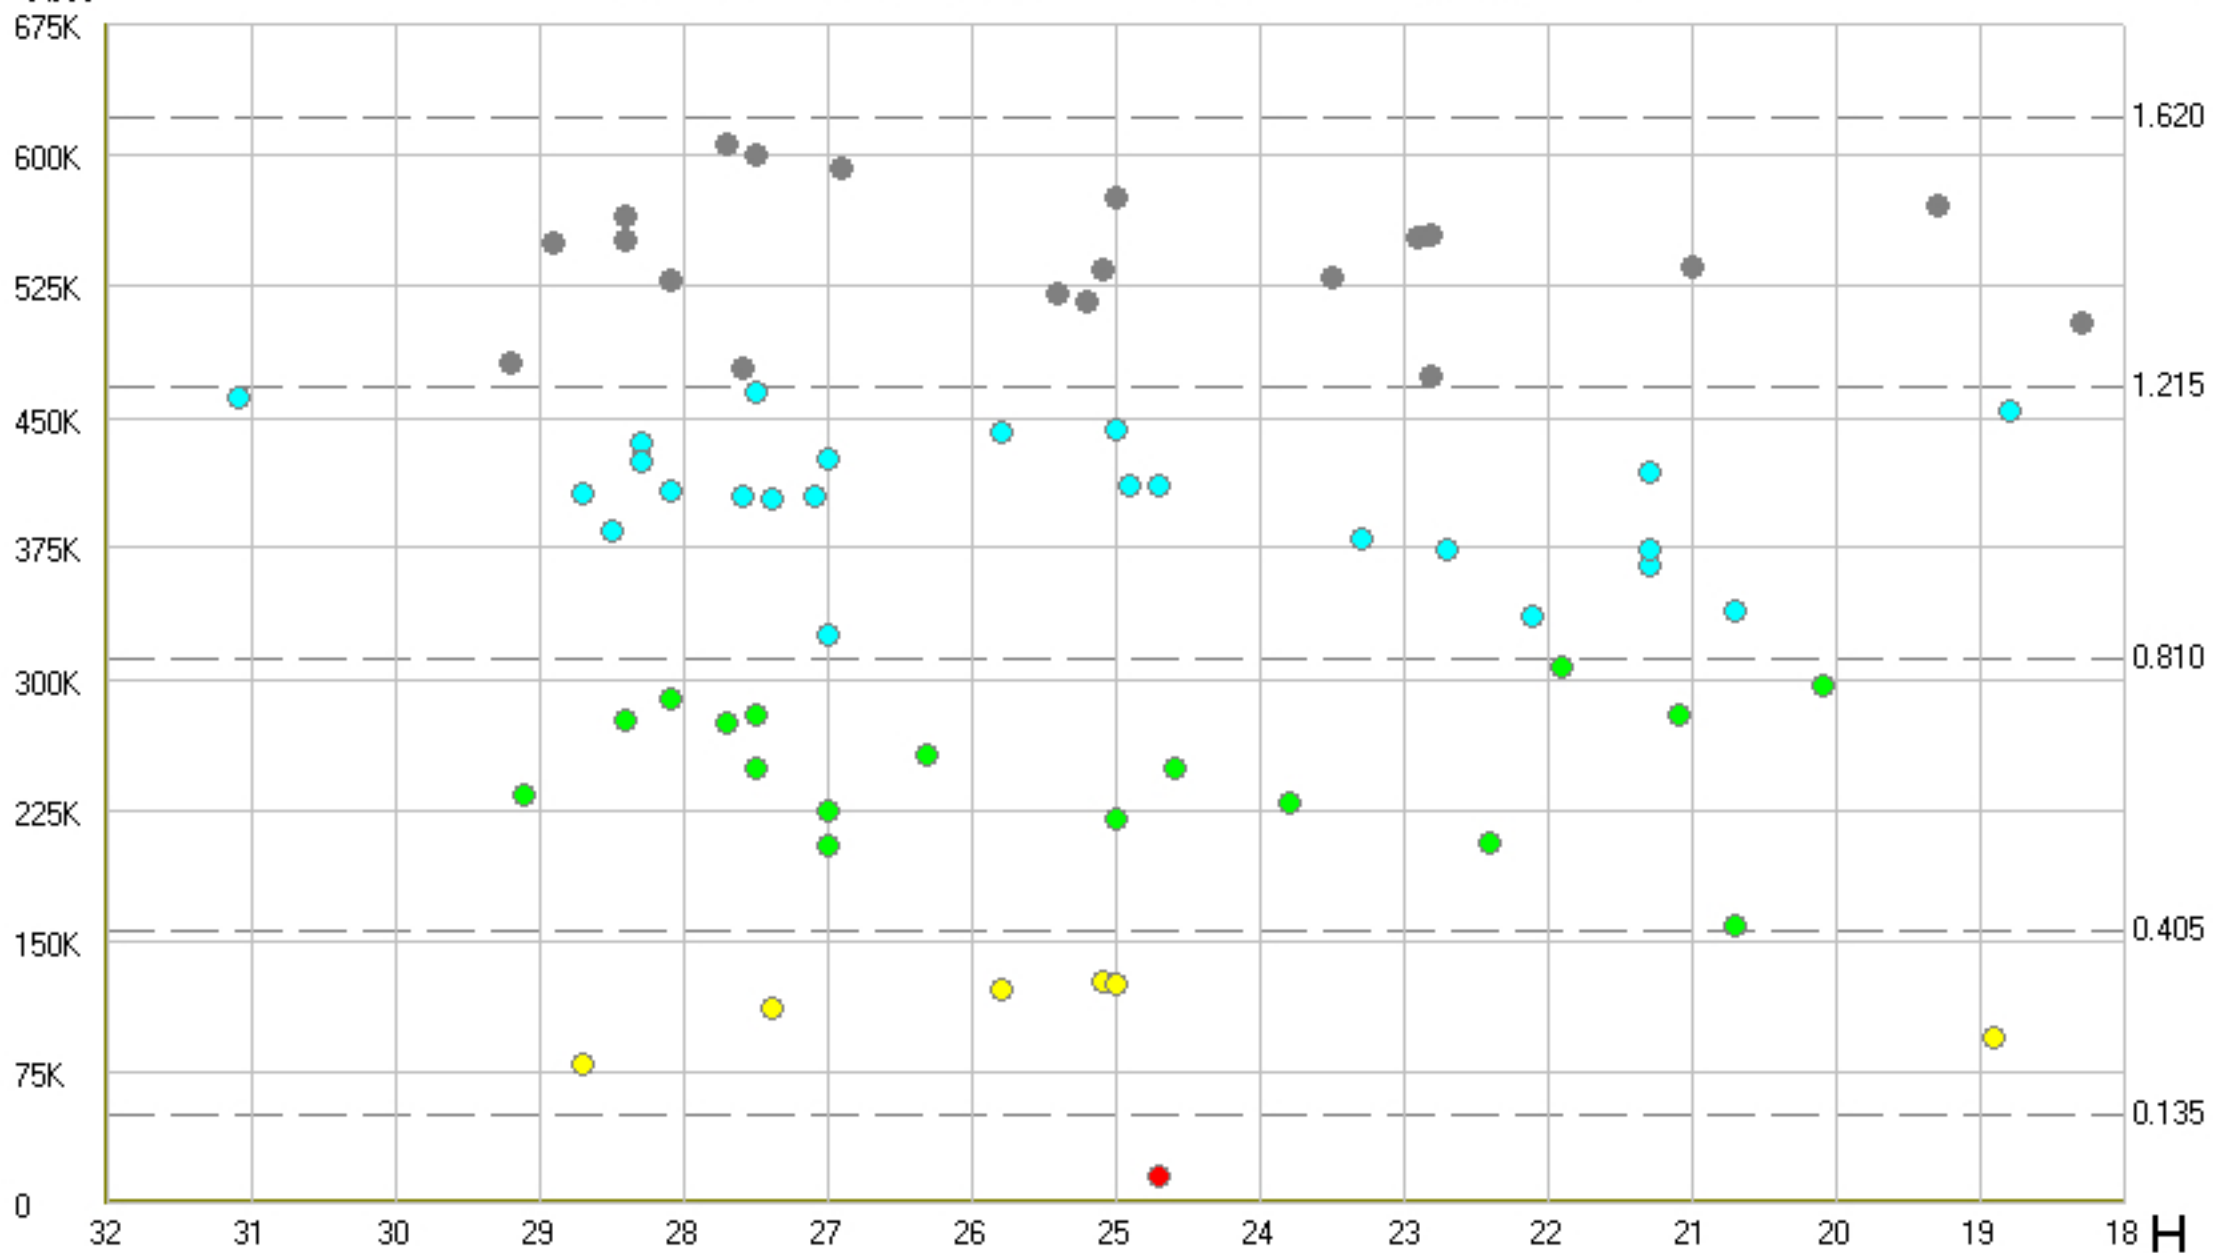

km

## Table of Asteroids Next Closest Approaches to the Moon

LD

objects number : ● 1 ● 6 ● 17 ● 24 ● 20

*Samano Astronomical Observatory*  
*Oct. 18, 2020 A. Testa*

total objects 68 from 2020 to 2186