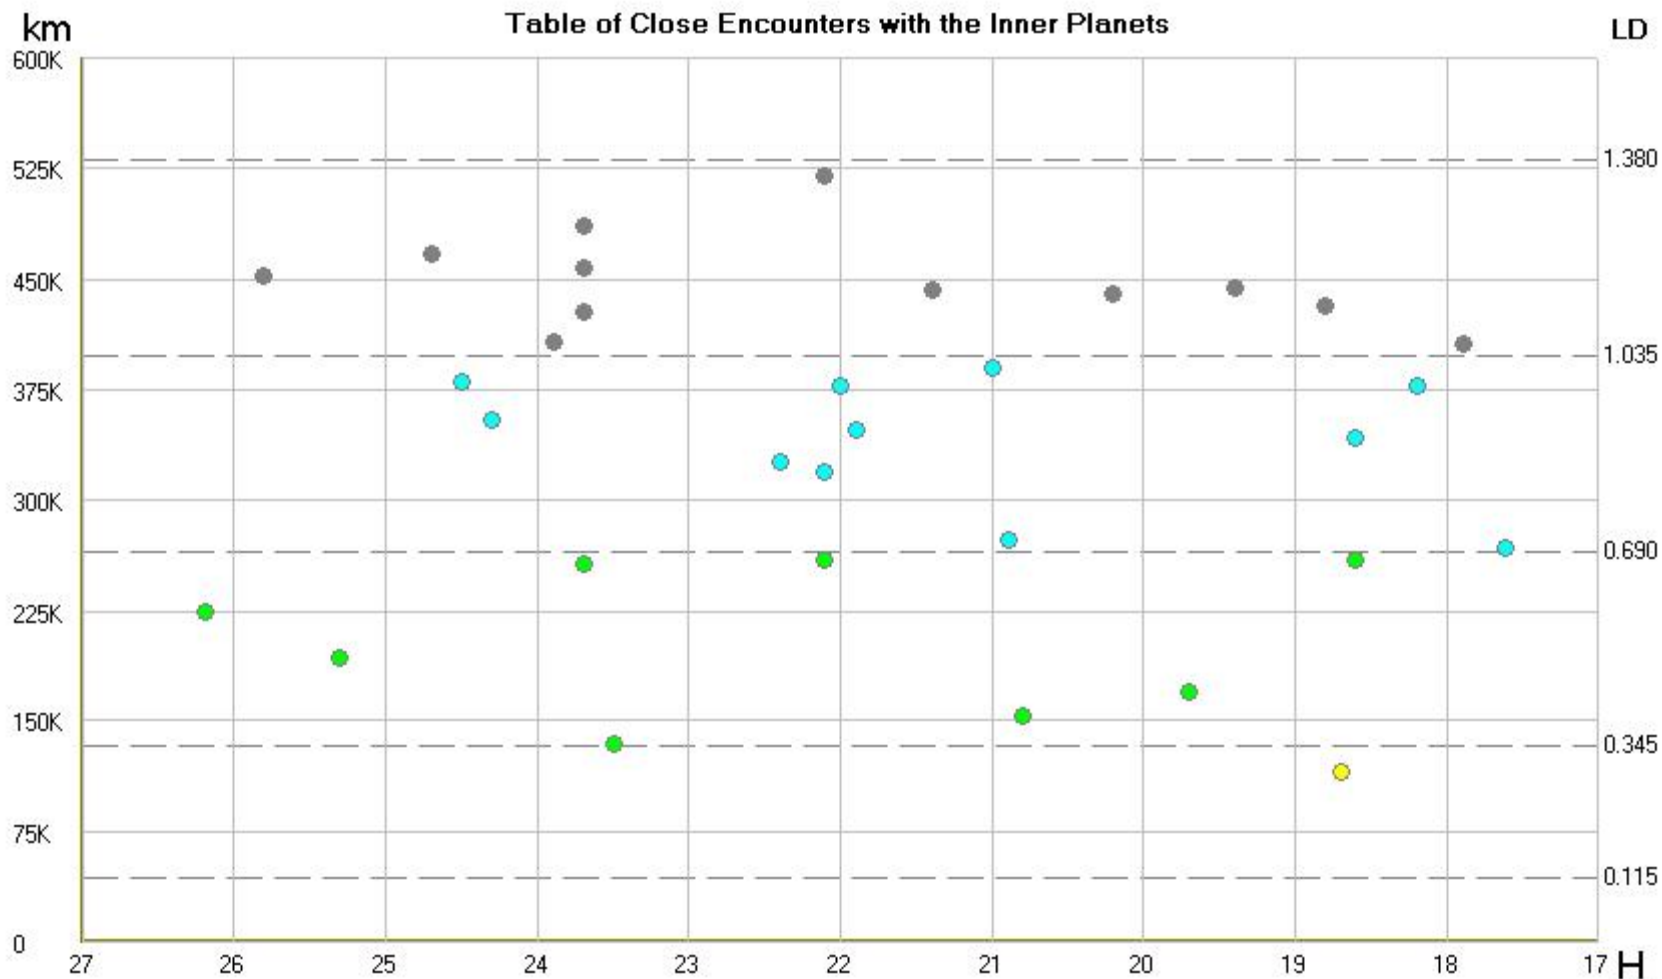

Table of Close Encounters with the Inner Planets

LD

objects number : ● 0 ● 1 ● 8 ● 11 ● 12

Somano Astronomical Observatory
 Mar. 22, 2024 *A. Testa*

total objects 32 from 2025 to 2091